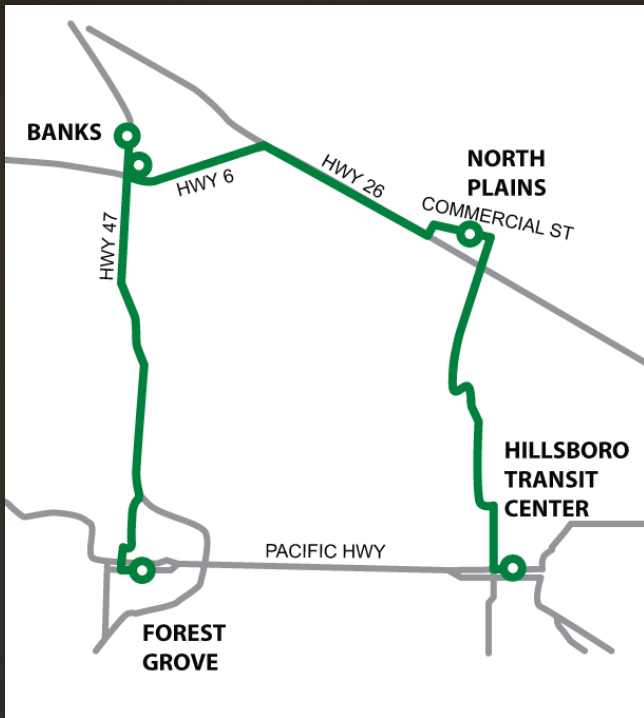

Ride CONNECTION

To link accessible, responsive transportation alternatives with individual and community needs.

Community Connectors

WASHINGTON COUNTY COMMUNITY BUS

N.Hillsboro Link

Operated by: **Ride CONNECTION**

TUALATIN SHUTTLE

Ride CONNECTION

Fare Relief

Options for all abilities

Information & Referral

Travel Training

Volunteer

Juaqutter and Don