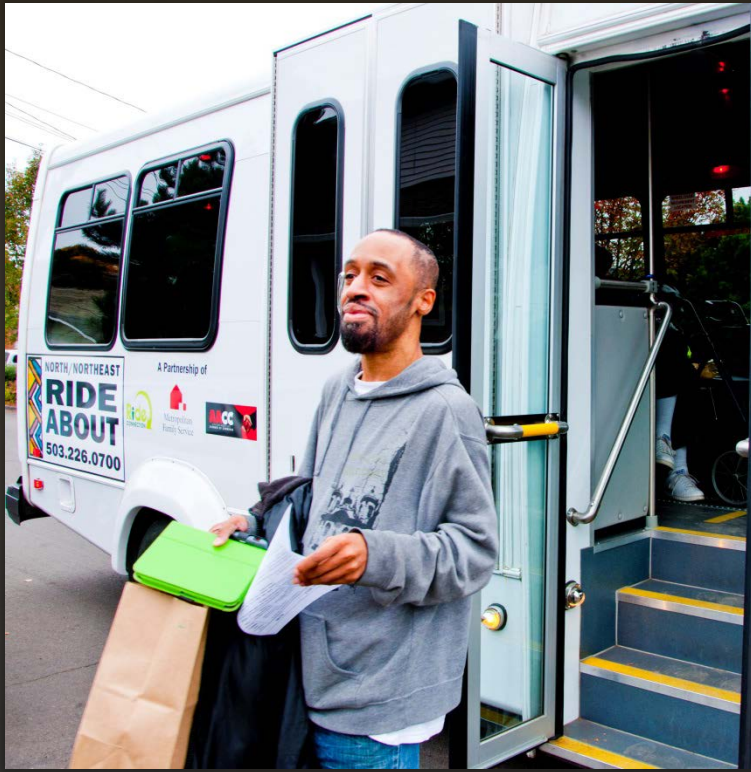

Demand-Response Service