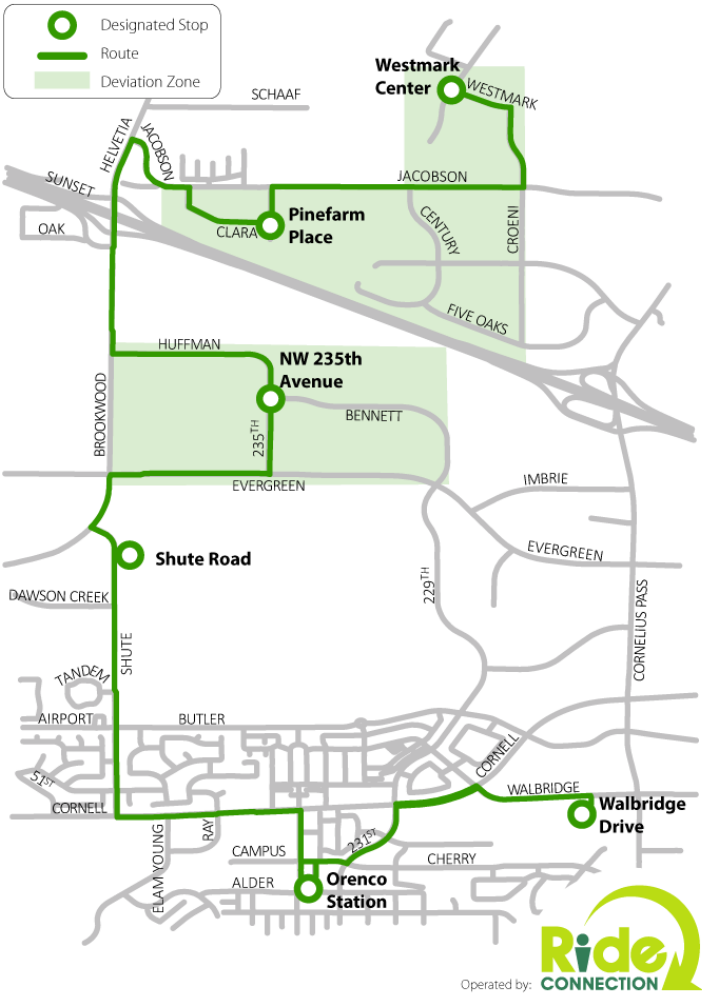

Ride CONNECTION

To link accessible, responsive transportation alternatives with individual and community needs.

Community Connectors

WASHINGTON COUNTY COMMUNITY BUS

N.Hillsboro Link

Operated by: **Ride CONNECTION**

TUALATIN SHUTTLE

Ride CONNECTION

Fare Relief

Options for all abilities

Information & Referral

Travel Training

Volunteer

Juaqutter and Don