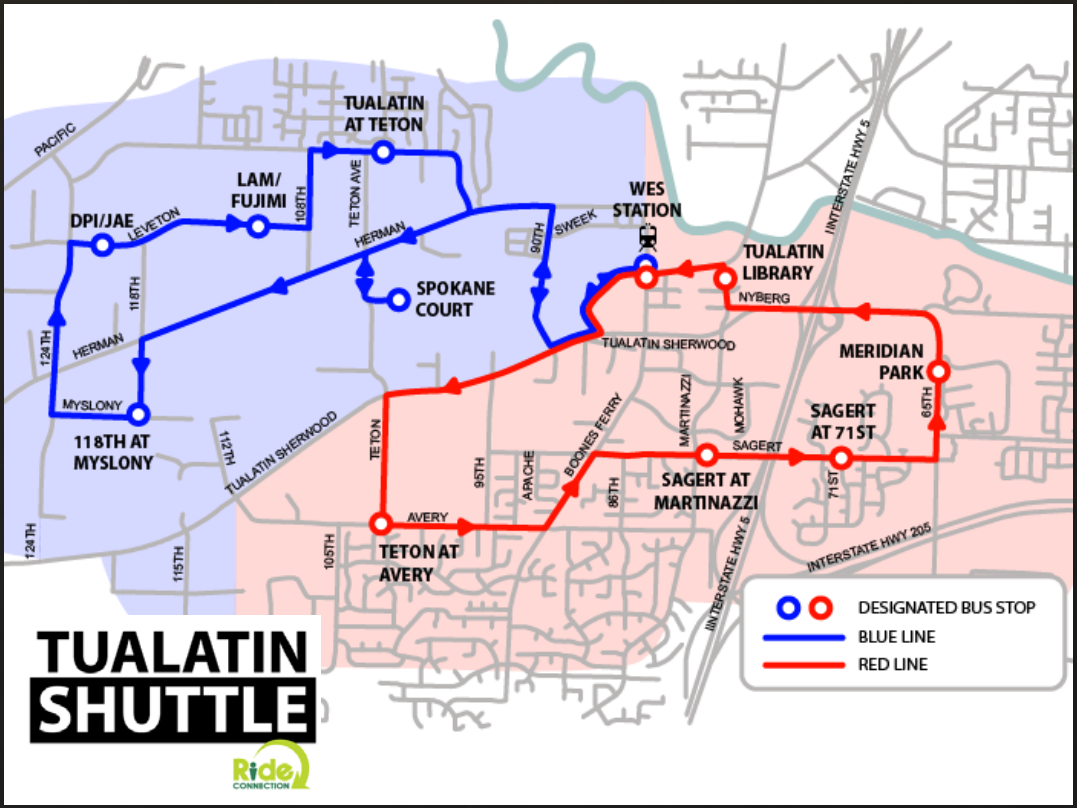

Ride CONNECTION

To link accessible, responsive transportation alternatives with individual and community needs.

Community Connectors

WASHINGTON COUNTY COMMUNITY BUS

N.Hillsboro Link

Operated by: **Ride CONNECTION**

TUALATIN SHUTTLE

Ride CONNECTION

Fare Relief

Options for all abilities

Information & Referral

Travel Training

Volunteer

Juaqutter and Don