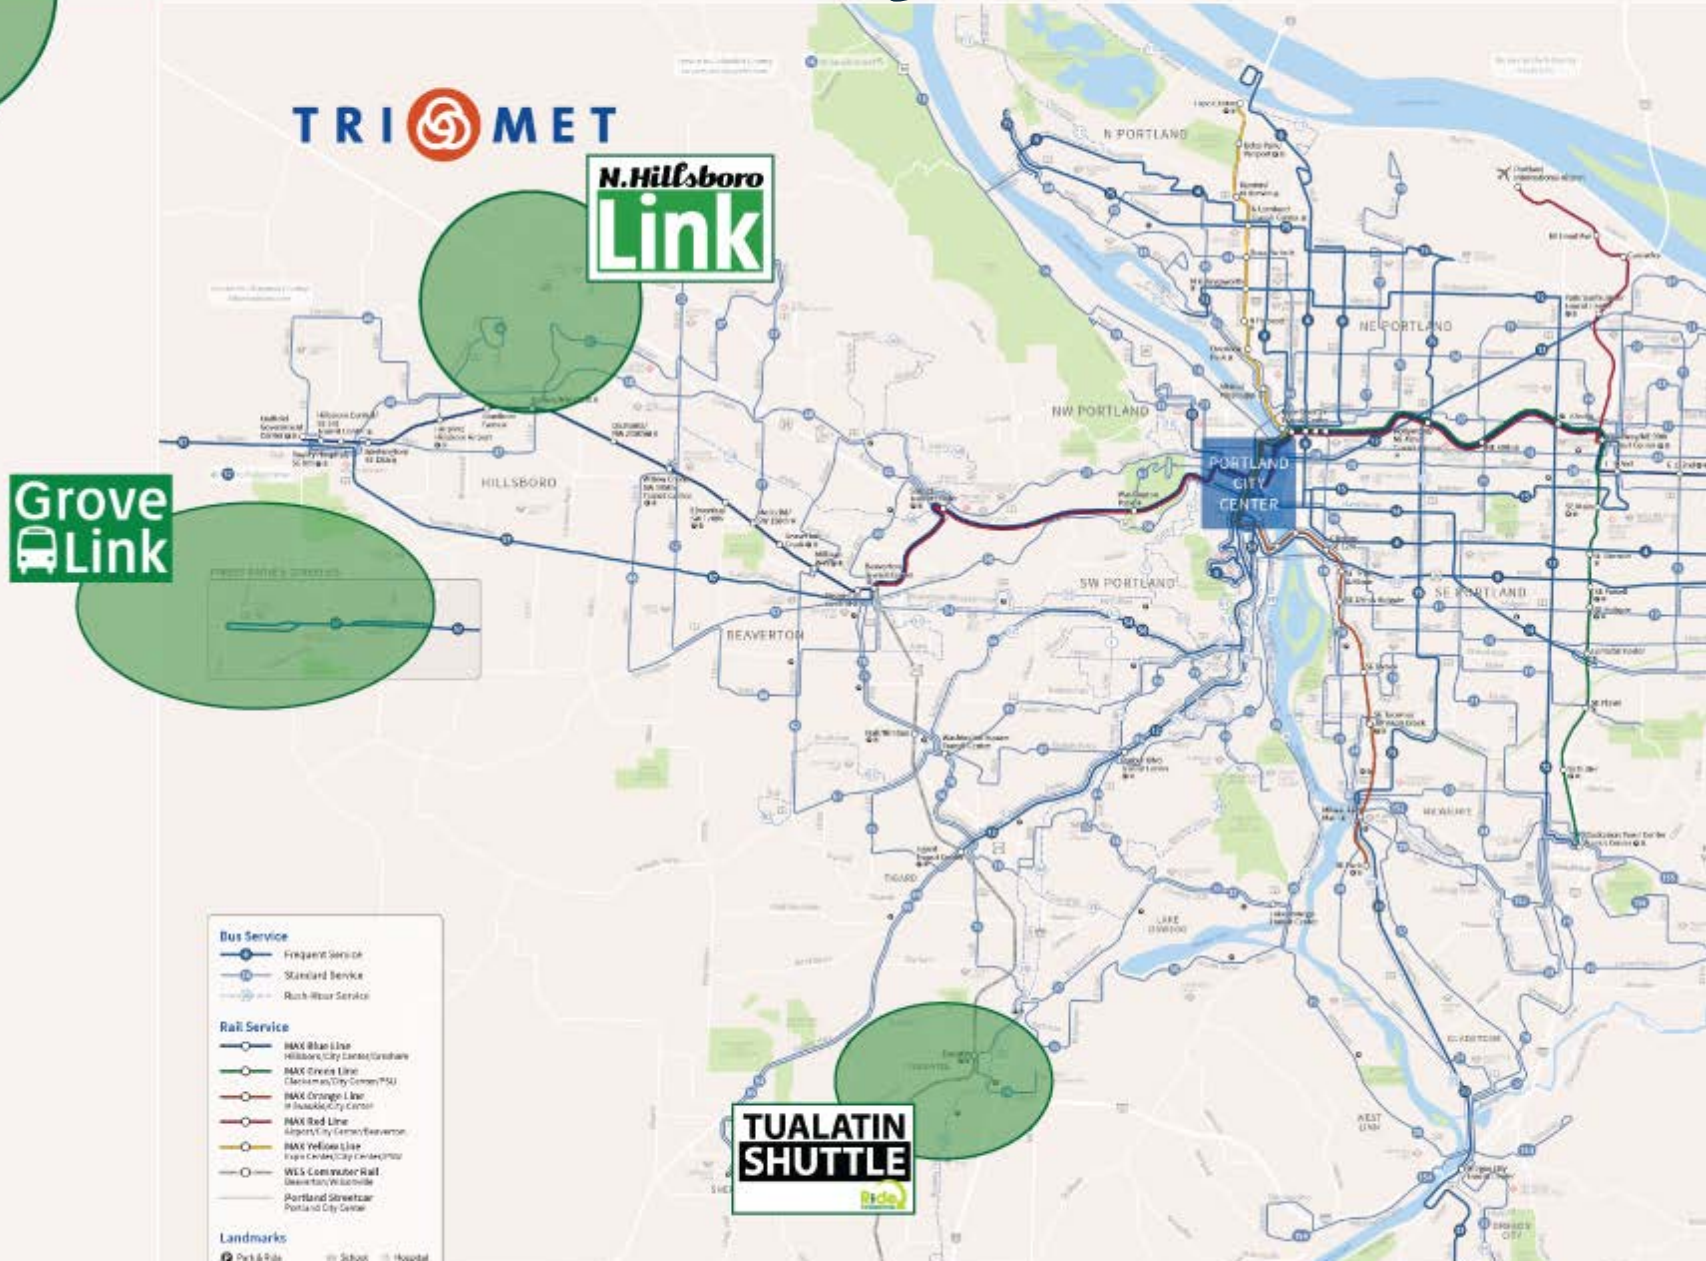

Ride CONNECTION

To link accessible, responsive transportation alternatives with individual and community needs.

Community Connectors

WASHINGTON COUNTY COMMUNITY BUS

N.Hillsboro Link

Operated by: **Ride CONNECTION**

TUALATIN SHUTTLE

Ride CONNECTION

Fare Relief

Options for all abilities

Information & Referral

Travel Training

Volunteer

Juaqutter and Don